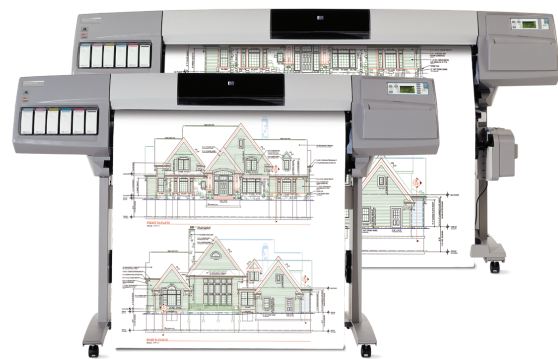

Mac OS X Printer Driver

- Now supports:**
- TCP/IP network printing
 - Direct USB or USB to parallel connection
 - Faster processing
 - Encad printer support
 - Custom paper sizes

Microspot X-RIP 1.6

Microspot X-RIP is a professional Mac OS X printer driver. Native to OS X, Microspot X-RIP utilises the latest OS X technologies to provide professional looking output on a wide range of large format printers.

Other features include Print Centre level printing allowing easy management of your printers and print queues, support for high-resolution large format printing up to and including 1200 dots per inch (DPI).